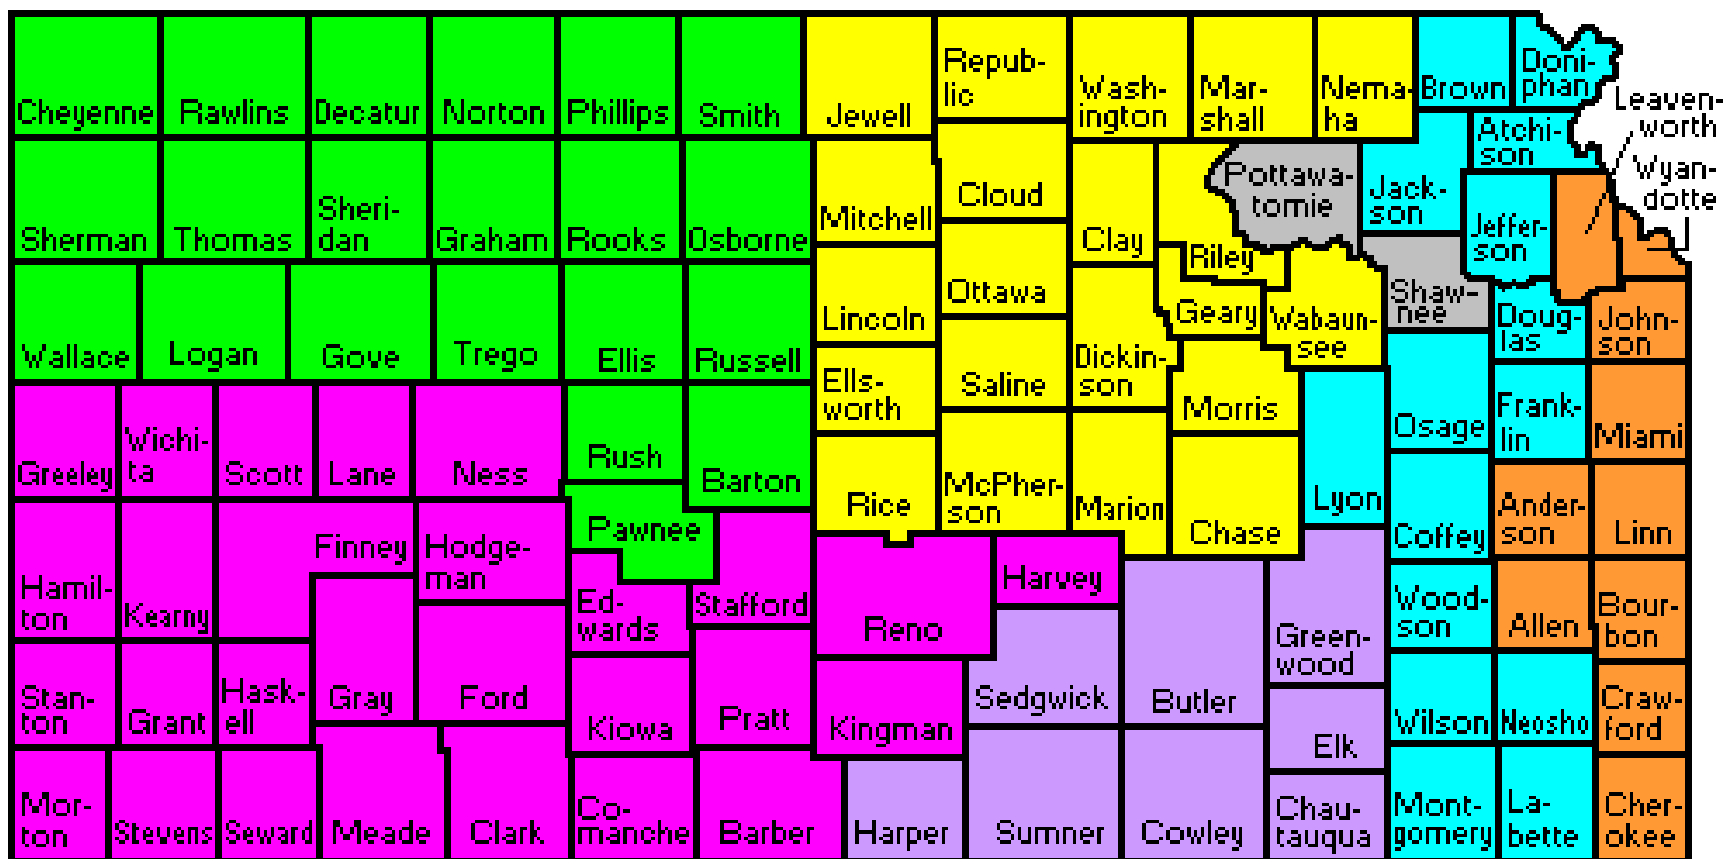

KGP Recruiter/Facilitator Regions
Kansas Guardianship Program
3248 Kimball Ave, Manhattan KS 66503
(1-800-672-0086) www.ksgprog.org

Green Sandra Jones (785-587-8555) sjones@ksgprog.org
Yellow Del Jacobsen (785-587-8555) djacobsen@ksgprog.org
Grey Dorothy Adams (785-587-8555) dadams@ksgprog.org
Blue Laura Dickinson (913-780-3300) ldickinson@ksgprog.org